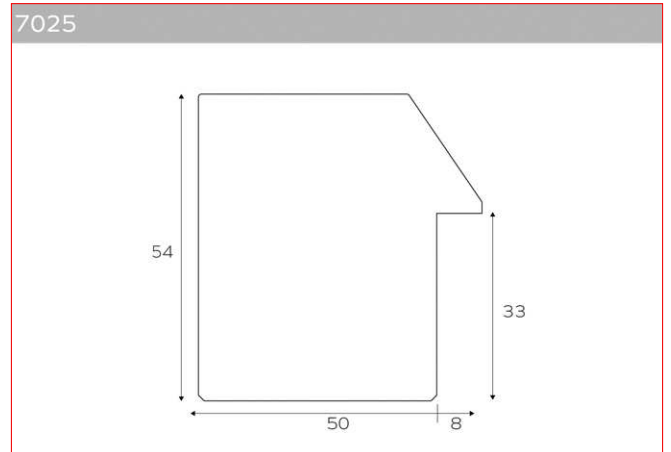

7025/04

7025/06