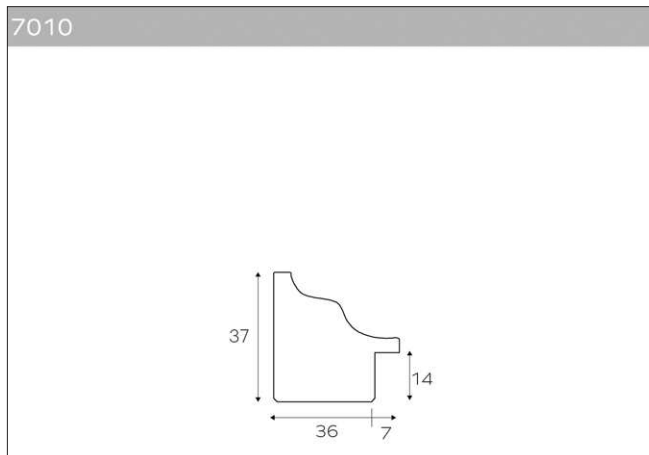

7010/03

7010/04