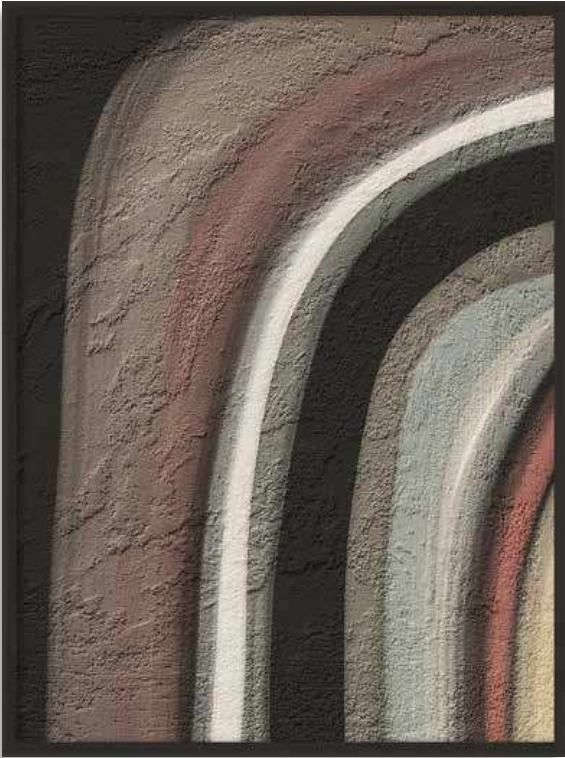

TAHOE
SM21 | 60x80
7110SM102123

BRAIES
SM22 | 60x80
7110SM102223

VINICUNCA
SM26 | 60x80
7110SM142623

PALCOYO
SM25 | 60x80
7110SM142523

DIETRO LE COLLINE
SMM7 | 65x140
7110SM10M765E0

COLOR CAMELLA
SM27 | 60x80
7110SM102723