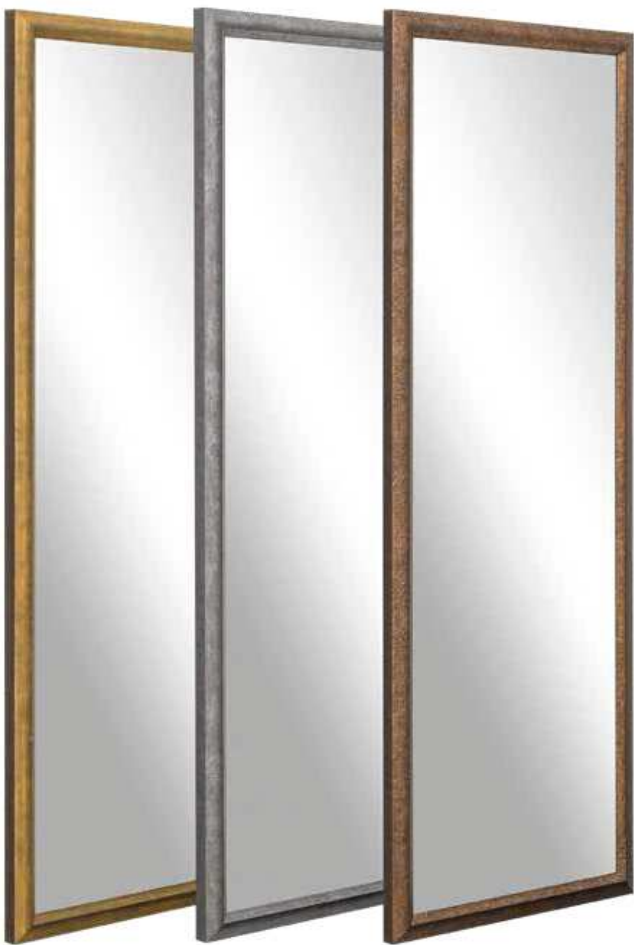

FORGIA

cod. 7000