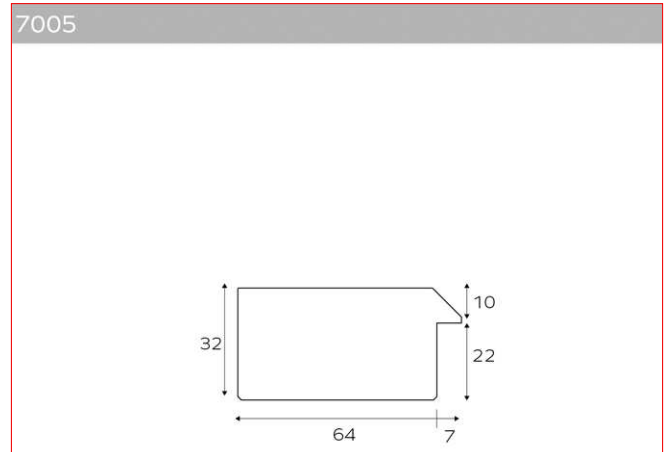

FORGIA

cod. 7005

7005/03