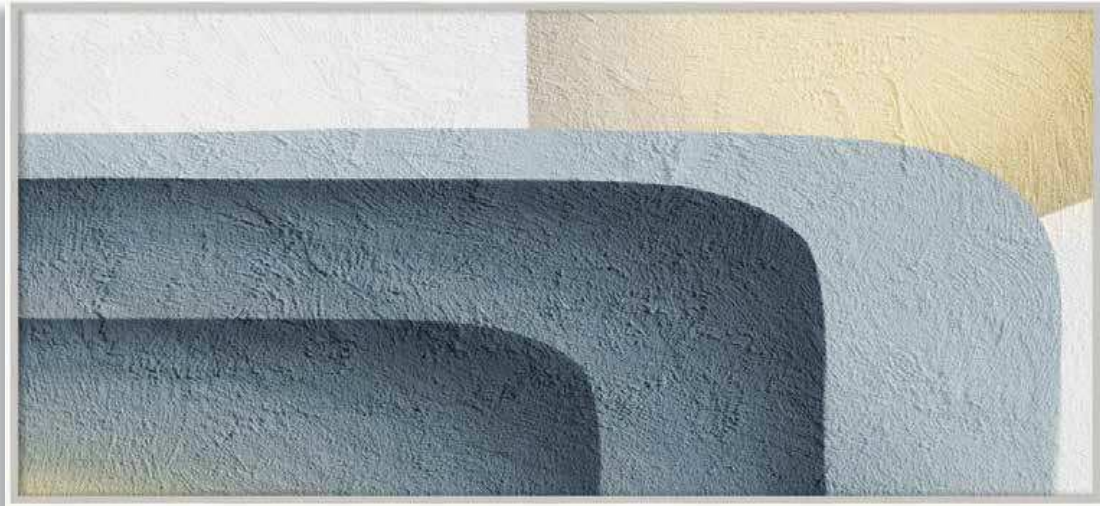

TAHOE
SM21 | 60x80
7110SM102123

BRAIES
SM22 | 60x80
7110SM102223