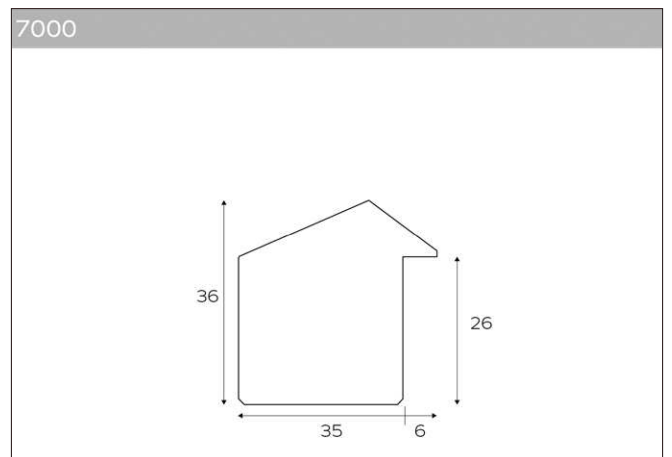

FORGIA

cod. 7000

7000/03