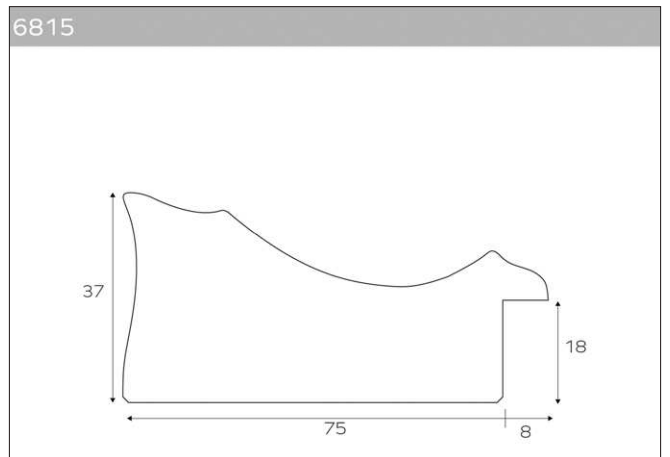

NAXOS

cod. 6815

6815/04